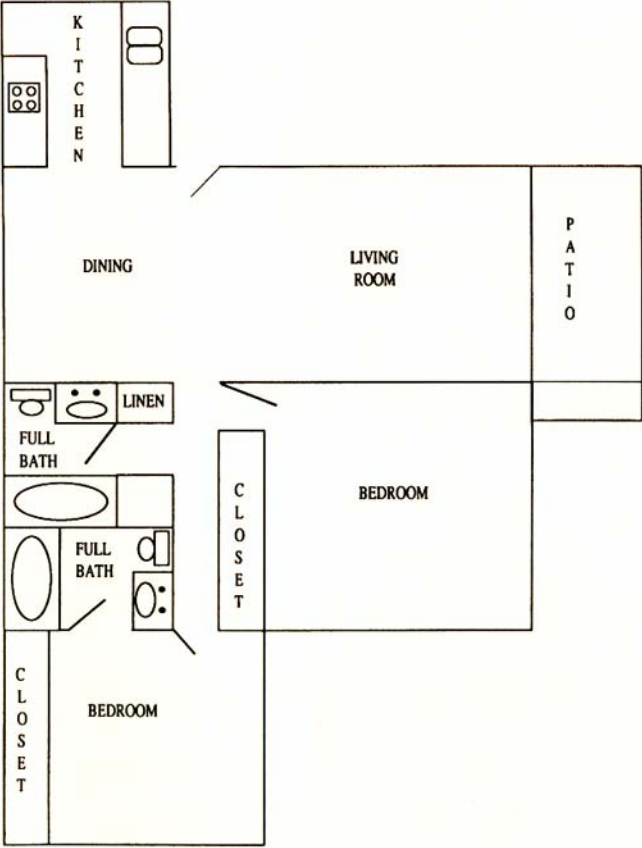

Mountain View Mansion Apartments

APPROX: 700 SQ. FT.

1 Bedroom Floorplan

APPROX: 900 SQ. FT.

2 Bedroom Floorplan