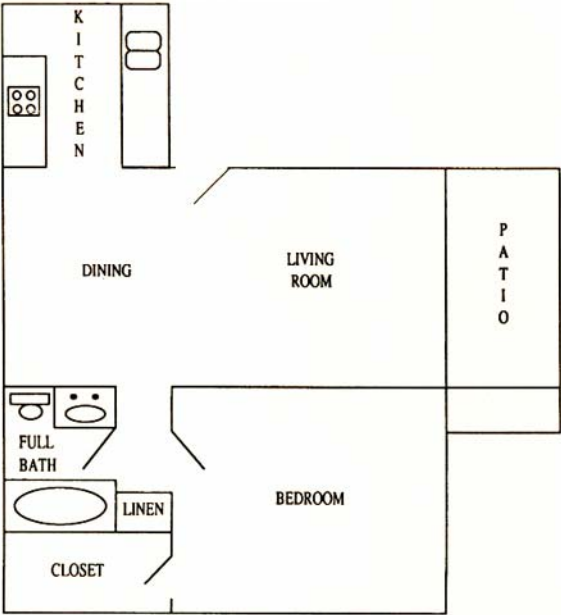

Mountain View Mansion Apartments

APPROX: 700 SQ. FT.

1 Bedroom Floorplan

APPROX: 900 SQ. FT.

2 Bedroom Floorplan